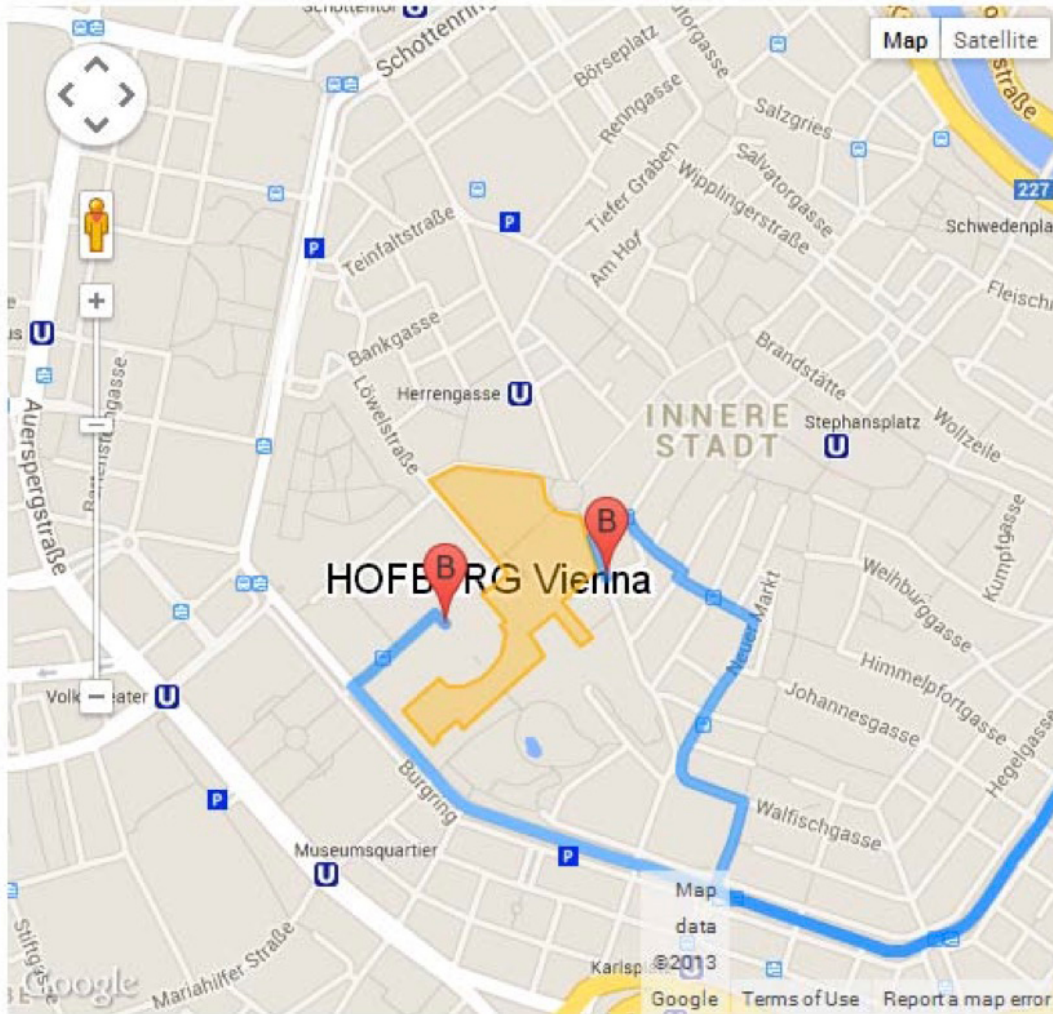

HOFBURG

V I E N N A

Airport to Hofburg Vienna

Vienna International Airport Schwechat	<u>Austrian Airlines</u>
Distance	16 km
City Airport Train (CAT) to "Wien-Mitte" train station	16 min
Connection to U3/U4 underground lines	5 min
<hr/>	
Shuttle bus to Westbahnhof	30 min
Connection to U3 underground line	5 min
Taxi	20 km
<hr/>	
Zentralbahnhof distance	3 km
Connection to U3 underground line	5 min
<hr/>	
Zentralbahnhof distance	3 km
Westbahnhof distance	2 km
<hr/>	
Motorway exit towards Zentrum (City Centre)	
Motorway exit A1 (Westautobahn)	30 min
Motorway exit A2 (Suedautobahn)	20 min
<hr/>	
Underground	
Herrengasse Station (U3 line), walking distance to Hofburg	5 min
<hr/>	
City Bus	
Michaelerplatz Station, walking distance to Hofburg	3 min

Hofburg Vienna, Heldenplatz, 1010 Vienna